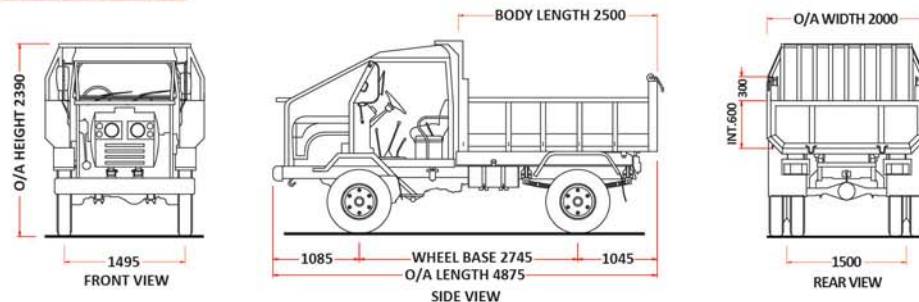

SELADANG RII