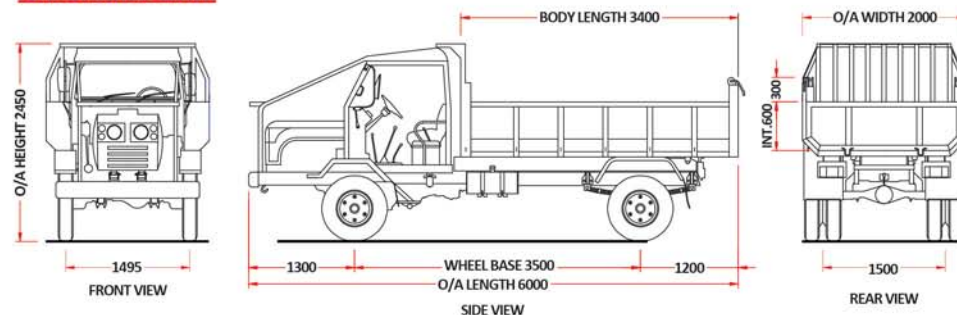

SELADANG RIII

SELADANG Agriculture Multi Purpose Truck 4x4
Your best partner in estates!!!

AGRICULTURE EQUIPMENT
(M) SDN. BHD. (792359-H)

Authorised Dealer