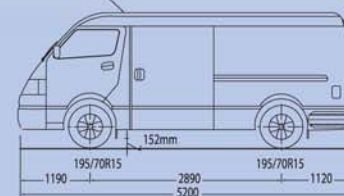

### TECHNICAL DIMENSION

Overall length x width x height (mm)	5200 x 1700 x 1980 (flat roof)
Wheelbase (mm)	2890
Tread (front/rear) (mm)	1450/1430
Minimum ground clearance	160
Gross vehicle weight (kg)	3500
Curb weight (kg)	1845
Tire size	195/70R15C

Exceptionally Spacious  
Load Compartment  
of 6.4m<sup>3</sup>

FRONT VIEW

REAR VIEW

SIDE VIEW

Authorised Dealer

For more information, please contact  
**03-3290 2290**  
[www.rnacv.com.my](http://www.rnacv.com.my)