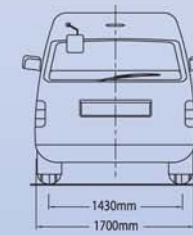

Exceptionally Spacious  
Load Compartment  
of 6.4m<sup>3</sup>

FRONT VIEW

REAR VIEW

SIDE VIEW

Authorised Dealer

For more information, please contact  
**03-3290 2290**  
[www.rnacv.com.my](http://www.rnacv.com.my)