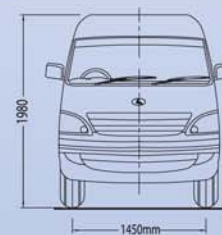

Exceptionally Spacious  
Load Compartment  
of 6.4m<sup>3</sup>

FRONT VIEW

REAR VIEW

SIDE VIEW

Authorised Dealer

For more information, please contact  
**03-3290 2290**  
[www.rnacv.com.my](http://www.rnacv.com.my)