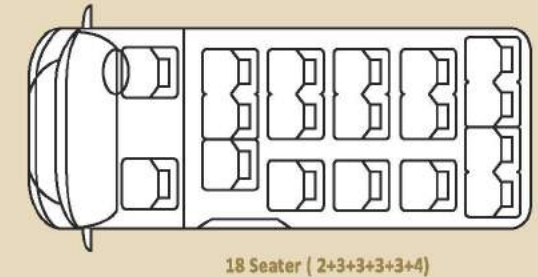

TECHNICAL DIMENSION		
Overall LxWxH (mm)	5990 x 1880 x 2285	
Wheelbase (mm)	3720	
Ground Clearance (mm)	155	
Gross Vehicle Weight (kg)	4000	
Curb Weight (kg)*	2500	
Seating Capacity	18 Seats	
Tire	215/75R 16C Local Tire	
Minimum Turning Radius (m)	12.5	

FEATURES AND ACCESSORIES		
DVD Player 6 Speakers	✓	✓
Reverse Camera	✓	✓
Reverse Sensor	✓	✓
Ion Air Purifier	2 Units	
Aero Seat - Fabric	✓	✓
Last Row Hanging Seat	✓	✓
Intermittent Front Wiper, Rear Wiper	✓	✓
Rear Defrost	✓	✓
Tiltable Steering wheel	✓	✓
Remote Control with Central Locking	✓	✓
Chrome-Plated Power Wing Mirror	✓	✓
High-Mounted 3rd Brake Lamp	✓	✓
Alloy Wheel, 16 Inches	✓	✓
UV-locking Windshield	✓	✓
Air-Conditioner - Front	✓	✓
Air-Conditioner - Rear	Centre Unit with 9 Cabin Roof Vents	
Middle Glove Box	✓	✓
Luxury PVC Roof	✓	✓
Double Rear Evaporator	✓	✓
4 Sliding Window	✓	✓
PVC Floor Mat	✓	✓
Power Window - Driver & Co-driver	✓	✓
Anti-glare Rear View Mirror	✓	✓
LED Headlights	✓	✓
Seat Belt	3 Point Seat Belt	

Suitable for private & commercial use, first choice for trip & travel

3 YEARS OR 100,000KM WARRANTY
Whichever comes first

24/7
C.A.M. SERVICE HOTLINE
03-78770933

NATIONWIDE SERVICE CENTRE

CHINA AUTO MANUFACTURERS (M) SDN BHD
(873986-A)

Sendok Group
www.sendokgroup.com

Sendok Group Building, Lot 1564,
Batu 4, Jalan Kapar, 42100 Klang,
Selangor Darul Ehsan, Malaysia
Email: info@sendokgroup.com Fax: +03-3291 9658
Tel: +603-3345 5600 SendokGroup

Branch / Dealer Chop :